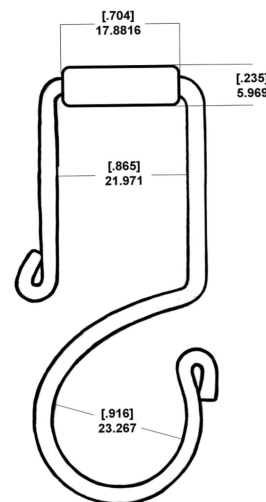

SHOWER CURTAIN RINGS

CONTEMPORARY TRANSITIONAL STYLING

sales@preferredbathinc.com

www.preferredbathinc.com

(336) 904-6248

STAINLESS STEEL SHOWER CURTAIN RINGS

- 304 STAINLESS STEEL RECTANGLE SHOWER CURTAIN RINGS - 12PCS
- RINGS AND ROLLERS ARE MADE OF 304 STAINLESS STEEL
- SOLID SINGLE ROLLER FOR A SMOOTH GLIDE OVER THE FLAT RECTANGLE BAR

PART NUMBERS	FINISH
012-BP-SR	BRIGHT POLISHED
012-BN-SR	BRUSHED NICKEL
012-ORB-SR	OIL RUBBED BRONZE

CAN BE USED WITH THE BELOW SHOWER RODS

- ALL ADJUSTABLE CURVED SHOWER RODS 112-5 BP-A, BN-A AND ORB-A
- ALL FIXED CURVED SHOWER RODS 112-5 BP AND BN
- ALL FIXED STRAIGHT SHOWER RODS 112-5 BP-SR AND BN-SR

12 SHOWER CURTAIN RINGS IN A PACK

Limited Warranty:

Preferred Bath Accessories Inc. warrants to the purchaser that the product will be free from defects in material and workmanship. If the product does not comply with this warranty, Preferred Bath Accessories Inc. will repair or replace the product or, at Preferred Bath Accessories Inc's. option, refund the purchase price. The limited warranty period is for the lifetime of the product. Limitations on the Warranty: The warranty does not cover, normal wear and tear, product abuse, neglect, improper installation or maintenance. Purchaser Requirements: If this product does not meet Preferred Bath Accessories Inc's. warranty, return the product (postage prepaid) to the place of purchase with proof of purchase and a written claim briefly describing the defect. You may be required to provide other information or evidence of the defect.