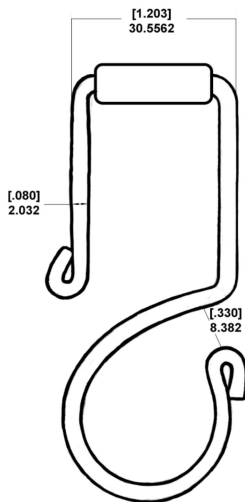

12 SHOWER CURTAIN RINGS IN A PACK

Limited Warranty:

Preferred Bath Accessories Inc. warrants to the purchaser that the product will be free from defects in material and workmanship. If the product does not comply with this warranty, Preferred Bath Accessories Inc. will repair or replace the product or, at Preferred Bath Accessories Inc's. option, refund the purchase price. The limited warranty period is for the lifetime of the product. Limitations on the Warranty: The warranty does not cover, normal wear and tear, product abuse, neglect, improper installation or maintenance. Purchaser Requirements: If this product does not meet Preferred Bath Accessories Inc's. warranty, return the product (postage prepaid) to the place of purchase with proof of purchase and a written claim briefly describing the defect. You may be required to provide other information or evidence of the defect.